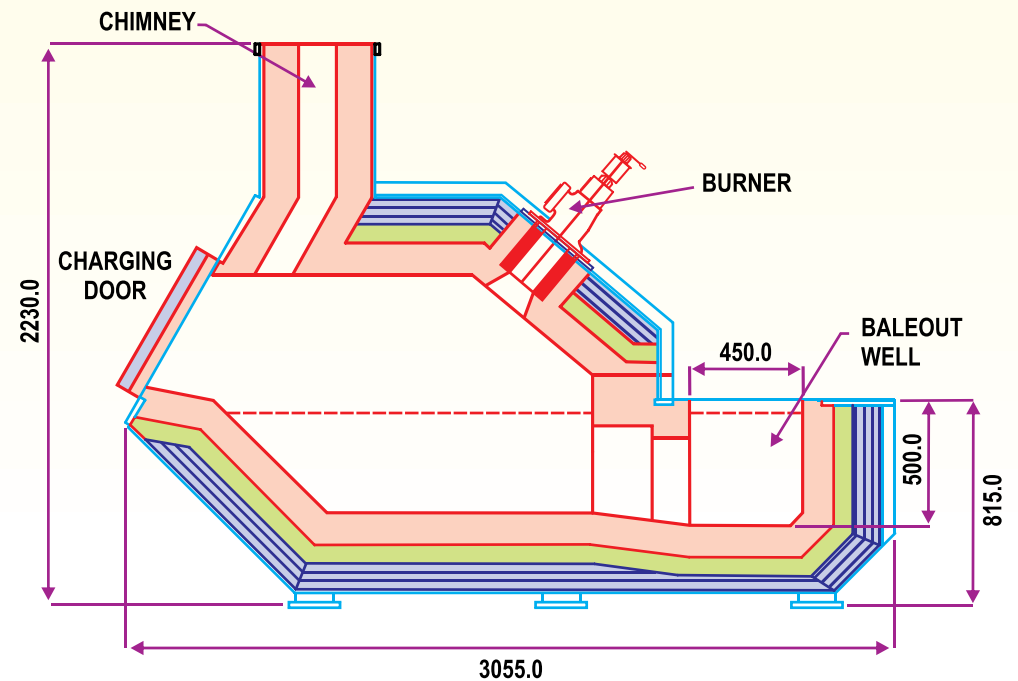

## SALIENT FEATURES :

**METAL BALE OUT TYPE : HYDRAULIC TILTING & BOTTOM PLUG**

**FUEL (OIL & GAS) : LIGHT DIESEL OIL, HIGH SPEED DIESEL  
LPG, NATURAL, PROPANE GAS**

**OPTIONAL FEATURES :**

- CIRCULATION PUMP
- LAUNDER TRANSFER PUMP
- PUSHER TYPE CHARGING MACHINE
- SCRAP EATER

**COMBUSTION CONTROL : MANUAL / AUTOMATIC**

**MELTING FURNACE • TRANSFER LADLE • HOLDING FURNACE**