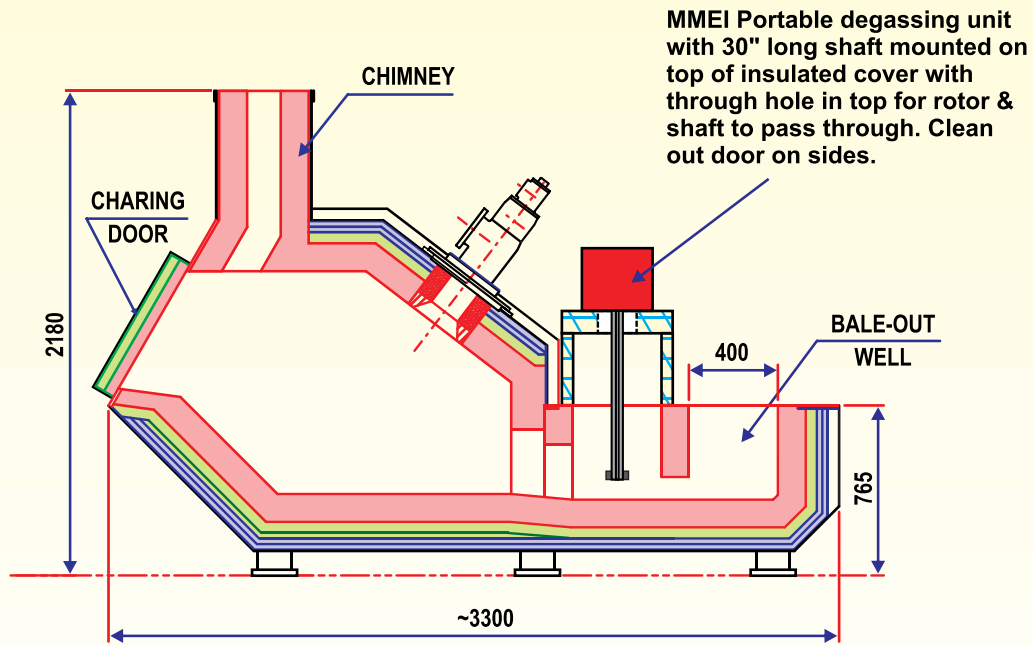

## SALIENT FEATURES :

**METAL BALE OUT TYPE : HYDRAULIC TILTING & BOTTOM PLUG**

**FUEL (OIL & GAS) : LIGHT DIESEL OIL, HIGH SPEED DIESEL  
LPG, NATURAL, PROPANE GAS**

**OPTIONAL FEATURES :**

- CIRCULATION PUMP
- LAUNDER TRANSFER PUMP
- PUSHER TYPE CHARGING MACHINE
- SCRAP EATER